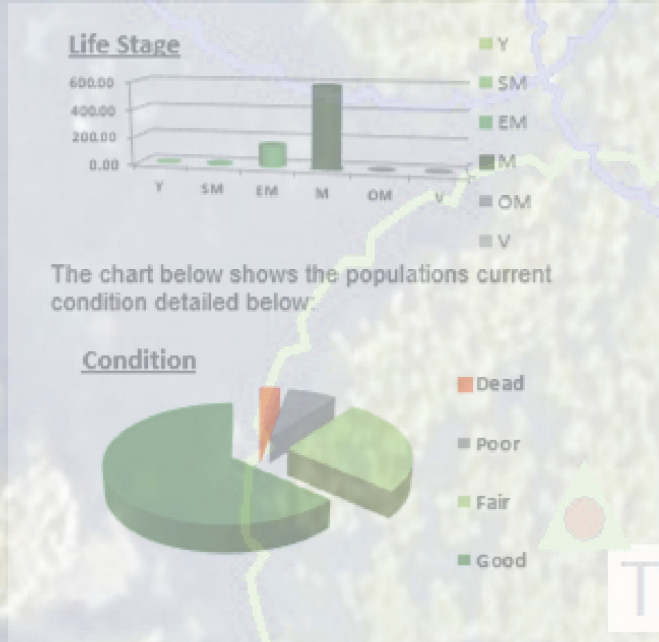

Individual Tree Survey Assessment

"Tree inventory and condition"

We are licenced, trained and qualified to provide tree surveys. Each tree is surveyed and data collected. We can provide various displays and tables to suite your requirements.

An Individual Tree Survey is ideal for landowners who want to know about all their trees and plan for the future.

Every tree will be inspected, plotted and included within the report, even if they are in good health!

Tree information showing population, age, species and risk breakdown can be easily provided helping you plan the future of the site, including planting for the future.

Top tip from our Surveyors:

"This is the ideal survey for people who love or like to know about their trees, it is also the first step in being able to calculate carbon offset for larger tree owners/businesses."